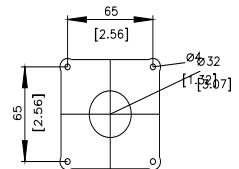

door mounted rotary operator standard NEMA type 1, 3R, 12, 4/4X with door interlock and door open position accessory for: 3VA4/5 125

Model	
product brand name	SENTRON
product designation	Accessories
Product version	Door-coupling rotary operating mechanism
Accessories	Door-coupling rotary operating mechanisms
General technical data	
degree of protection NEMA rating	NEMA 1, 3R, 12, 4, 4X
protection class IP	IP65
Mechanical Design	
Height	70 mm
Width	77 mm
net weight	553 g
Further information	
<b>Information- and Downloadcenter (Catalogs, Brochures,...)</b> <a href="http://www.siemens.com/lowvoltage/catalogs">http://www.siemens.com/lowvoltage/catalogs</a>	
<b>Industry Mall (Online ordering system)</b> <a href="https://mall.industry.siemens.com/mall/en/en/Catalog/product?mlfb=3VA9137-0FK31">https://mall.industry.siemens.com/mall/en/en/Catalog/product?mlfb=3VA9137-0FK31</a>	
<b>Service&amp;Support (Manuals, Certificates, Characteristics, FAQs,...)</b> <a href="https://support.industry.siemens.com/cs/ww/en/ps/3VA9137-0FK31">https://support.industry.siemens.com/cs/ww/en/ps/3VA9137-0FK31</a>	
<b>Image database (product images, 2D dimension drawings, 3D models, device circuit diagrams, ...)</b> <a href="http://www.automation.siemens.com/bilddb/cax_en.aspx?mlfb=3VA9137-0FK31">http://www.automation.siemens.com/bilddb/cax_en.aspx?mlfb=3VA9137-0FK31</a>	
<b>CAX-Online-Generator</b> <a href="http://www.siemens.com/cax">http://www.siemens.com/cax</a>	
<b>Tender specifications</b> <a href="http://www.siemens.com/specifications">http://www.siemens.com/specifications</a>	