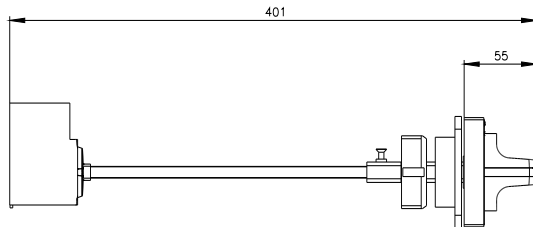

door mounted rotary operator standard NEMA type 1, 3R, 12, 4/4X with door interlock and door open position accessory for: 3VA4/5 125

Model	
product brand name	SENTRON
product designation	Accessories
Product version	Door-coupling rotary operating mechanism
Accessories	Door-coupling rotary operating mechanisms
General technical data	
degree of protection NEMA rating	NEMA 1, 3R, 12, 4, 4X
protection class IP	IP65
Mechanical Design	
Height	70 mm
Width	77 mm
net weight	553 g
Further information	
<b>Information- and Downloadcenter (Catalogs, Brochures,...)</b> <a href="http://www.siemens.com/lowvoltage/catalogs">http://www.siemens.com/lowvoltage/catalogs</a>	
<b>Industry Mall (Online ordering system)</b> <a href="https://mall.industry.siemens.com/mall/en/en/Catalog/product?mlfb=3VA9137-0FK31">https://mall.industry.siemens.com/mall/en/en/Catalog/product?mlfb=3VA9137-0FK31</a>	
<b>Service&amp;Support (Manuals, Certificates, Characteristics, FAQs,...)</b> <a href="https://support.industry.siemens.com/cs/ww/en/ps/3VA9137-0FK31">https://support.industry.siemens.com/cs/ww/en/ps/3VA9137-0FK31</a>	
<b>Image database (product images, 2D dimension drawings, 3D models, device circuit diagrams, ...)</b> <a href="http://www.automation.siemens.com/bilddb/cax_en.aspx?mlfb=3VA9137-0FK31">http://www.automation.siemens.com/bilddb/cax_en.aspx?mlfb=3VA9137-0FK31</a>	
<b>CAX-Online-Generator</b> <a href="http://www.siemens.com/cax">http://www.siemens.com/cax</a>	
<b>Tender specifications</b> <a href="http://www.siemens.com/specifications">http://www.siemens.com/specifications</a>	