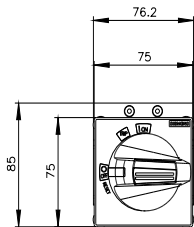

door mounted rotary operator standard NEMA type 1, 3R, 12, 4/4X with door interlock and door open position accessory for: 3VA4/5 125

Model	
product brand name	SENTRON
product designation	Accessories
Product version	Door-coupling rotary operating mechanism
Accessories	Door-coupling rotary operating mechanisms
General technical data	
degree of protection NEMA rating	NEMA 1, 3R, 12, 4, 4X
protection class IP	IP65
Mechanical Design	
Height	70 mm
Width	77 mm
net weight	553 g
Further information	
<b>Information- and Downloadcenter (Catalogs, Brochures,...)</b> <a href="http://www.siemens.com/lowvoltage/catalogs">http://www.siemens.com/lowvoltage/catalogs</a>	
<b>Industry Mall (Online ordering system)</b> <a href="https://mall.industry.siemens.com/mall/en/en/Catalog/product?mlfb=3VA9137-0FK31">https://mall.industry.siemens.com/mall/en/en/Catalog/product?mlfb=3VA9137-0FK31</a>	
<b>Service&amp;Support (Manuals, Certificates, Characteristics, FAQs,...)</b> <a href="https://support.industry.siemens.com/cs/ww/en/ps/3VA9137-0FK31">https://support.industry.siemens.com/cs/ww/en/ps/3VA9137-0FK31</a>	
<b>Image database (product images, 2D dimension drawings, 3D models, device circuit diagrams, ...)</b> <a href="http://www.automation.siemens.com/bilddb/cax_en.aspx?mlfb=3VA9137-0FK31">http://www.automation.siemens.com/bilddb/cax_en.aspx?mlfb=3VA9137-0FK31</a>	
<b>CAX-Online-Generator</b> <a href="http://www.siemens.com/cax">http://www.siemens.com/cax</a>	
<b>Tender specifications</b> <a href="http://www.siemens.com/specifications">http://www.siemens.com/specifications</a>	