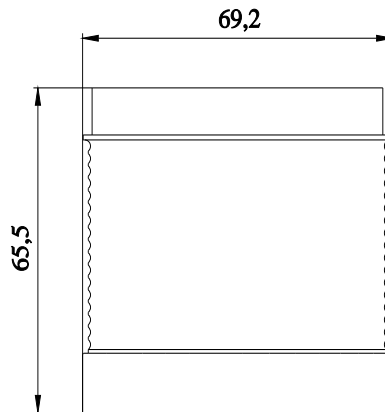

Continuous light element, with integrated LED, yellow, 24 V AC/DC, Diameter 70 mm

General technical data			
product brand name	SIRIUS		
product designation	Continuous light element		
design of the optical signal	continuous light		
type of voltage of the operating voltage	AC/DC		
operating voltage			
• 1 at DC rated value	24 V		
• 1 at AC at 50 Hz rated value	24 V		
• 1 at AC at 60 Hz rated value	24 V		
relative positive tolerance of the operating voltage	10 %		
relative negative tolerance of the operating voltage	-10 %		
consumed current maximum	35 mA		
service life of LED	100 000 h		
material	PC		
color	yellow		
fastening method	Bayonet		
reference code			
• acc. to DIN EN 61346-2	P		
• acc. to IEC 81346-2	P		
Mechanical data			
outer diameter of the signal column element	70 mm		
Lamp			
product component light source	Yes		
type of light source	LED		
light intensity	1.18 cd		
light intensity	0.81 ... 1.65 cd		
Ambient conditions			
ambient temperature during operation	-20 ... +50 °C		
protection class IP	IP65		
height	65.5 mm		
width	70 mm		
Certificates/ approvals			
General Product Approval	EMC	Declaration of Conformity	other

Image database (product images, 2D dimension drawings, 3D models, device circuit diagrams, EPLAN macros, ...)

[http://www.automation.siemens.com/bilddb/cax\\_de.aspx?mlfb=8WD4420-5AD&lang=en](http://www.automation.siemens.com/bilddb/cax_de.aspx?mlfb=8WD4420-5AD&lang=en)