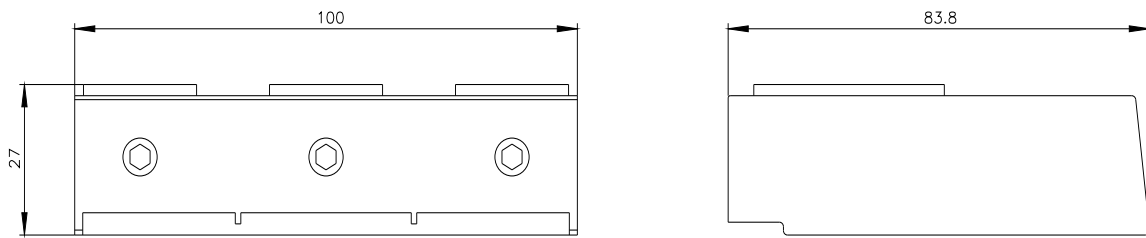

Further characteristics (e.g. electrical endurance, switching frequency)

<http://www.automation.siemens.com/bilddb/index.aspx?view=Search&mlfb=3RT1955-4G&objecttype=14&gridview=view1>

last modified:

1/18/2021